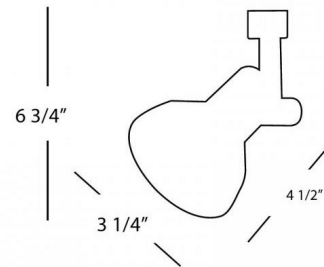

Lightology

lightology.com
866-954-4489
06-04-26

Project: _____

Company: _____

Location: _____ Fixture Type: _____

SPEC #: **WAC374910**

Approved On: _____ Approved By: _____

Line Voltage 720 H/J/L Track Head 120V By WAC Lighting

Description

720 Track Head 120V features aiming and positioning flexibility without the need for tools. Available in White or Black. Fully enclosed back prevents light leak. 350 degree horizontal rotation and 90 degree vertical aiming. Side locking knob maintains aiming angle and fixture position integrity. 5 year WAC Lighting product warranty. UL listed. Choice of H, J, or L Track System compatibility. Compatibility: L: WAC L Series and Lightolier Lytespan 120 volt single circuit track (Lightolier track by others) J: WAC J Series single circuit track and Juno 120 volt single circuit and two circuit track systems H: WAC H Series and Halo 120 volt single circuit line voltage track system (Halo track by others)

Shown in black

Specifications

COLOR	N/A
BODY FINISH	Black
WATTAGE	50W
DIMMER	Standard 120V
DIMENSIONS	6.75"L x 3.25"W x 4.5"H
BULB NOT INCLUDED	1 x PAR20/Medium (E26)/50W/120V Halogen
COUNTRY OF ORIGIN	China