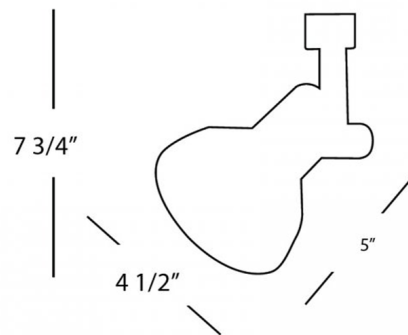

Lightology

lightology.com
866-954-4489
04-21-26

Project: _____

Company: _____

Location: _____ Fixture Type: _____

SPEC #: **WAC374914**

Approved On: _____ Approved By: _____

Line Voltage 730 H/J/L Track Head 120V By WAC Lighting

Description

730 Track Head is made of die-cast aluminum with a polycarbonate track adapter in Black or White finish. Easily re-lamped from the front without the use of tools. Fully enclosed back to prevent light leaks. 350 degree rotation and 90 degree vertical aiming. Side locking knob maintains aiming angle and fixture position integrity. Tool-free lockable aiming mechanism. Available in two sizes. UL listed. 5 year product warranty. Choice of H, J, or L Track System compatibility. Compatibility: L: WAC L Series and Lightolier Lytespan 120 volt single circuit track (Lightolier track by others) J: WAC J Series single circuit track and Juno 120 volt single circuit and two circuit track systems H: WAC H Series and Halo 120 volt single circuit line voltage track system (Halo track by others)

Shown in black

Specifications

COLOR	N/A
BODY FINISH	Black
WATTAGE	75W
DIMMER	Standard 120V
DIMENSIONS	7.75"L x 4.5"W x 5"H
BULB NOT INCLUDED	1 x PAR30/Medium (E26)/75W/120V Halogen
COUNTRY OF ORIGIN	China