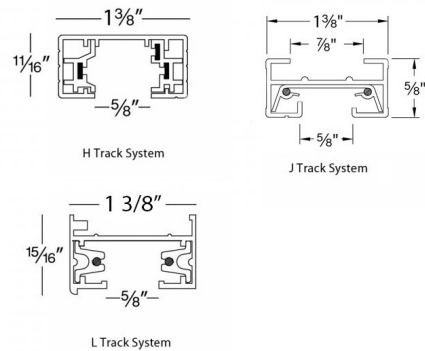

By WAC Lighting

Description

120V Single Circuit Track features an aluminum extrusion with copper bus-wire available in Brushed Nickel, Black, Dark Bronze (H and L Track only), or White finish. 20 amp rated, 120 Volt. May be field cut and easily installed on drywall and suspended ceilings. End caps and mounting hardware included. Choice of H Track (Halo), J Track (Juno), or L Track (Lightolier) System. Note: 8 foot track sections are oversize and require a shipping surcharge.

Shown in brushed nickel

Specifications

COLOR	N/A
BODY FINISH	Brushed Nickel
WATTAGE	N/A
DIMMER	N/A
DIMENSIONS	24"L x 1.5"W x 0.94"H
BULB	N/A
COUNTRY OF ORIGIN	China

CLICK TO VIEW PRODUCT

Notes: