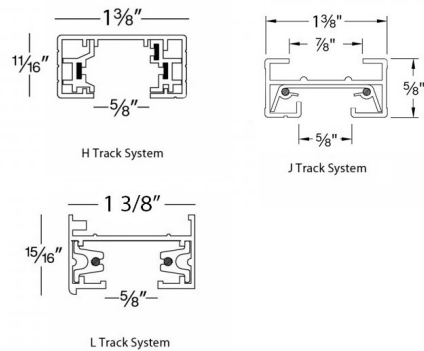

By WAC Lighting

Description

120V Single Circuit Track features an aluminum extrusion with copper bus-wire available in Brushed Nickel, Black, Dark Bronze (H and L Track only), or White finish. 20 amp rated, 120 Volt. May be field cut and easily installed on drywall and suspended ceilings. End caps and mounting hardware included. Choice of H Track (Halo), J Track (Juno), or L Track (Lightolier) System. Note: 8 foot track sections are oversize and require a shipping surcharge.

Shown in brushed nickel

Specifications

COLOR	N/A
BODY FINISH	Brushed Nickel
WATTAGE	N/A
DIMMER	N/A
DIMENSIONS	24"L x 1.5"W x 0.94"H
BULB	N/A
COUNTRY OF ORIGIN	China

CLICK TO VIEW PRODUCT

Notes: