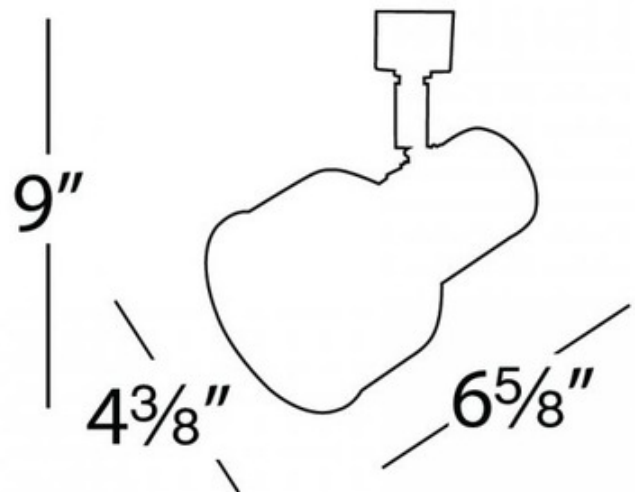

BRAND

WAC Lighting

DESCRIPTION

730 Track Head features a White or Black finish with a Phenolic baffle to prevent glare. Fully enclosed back prevents light leak. 350 degree horizontal rotation and 90 degree vertical aiming. 5 year WAC Lighting product warranty. UL listed. Choice of H, J, or L Track System compatibility. Compatibility:L: WAC L Series and Lightolier Lytespan 120 volt single circuit track (Lightolier track by others) J: WAC J Series single circuit track and Juno 120 volt single circuit and two circuit track systemsH: WAC H Series and Halo 120 volt single circuit line voltage track system (Halo track by others)

Shown in: White

SHADE COLOR	N/A
BODY FINISH	White
WATTAGE	100W
DIMMER	Standard 120V
DIMENSIONS	9"L x 4.4"W x 6.6"H
BULB NOT INCLUDED	
LAMP	1 x PAR30/Medium (E26)/100W/120V Halogen

SPEC #

WAC375059

COMPANY