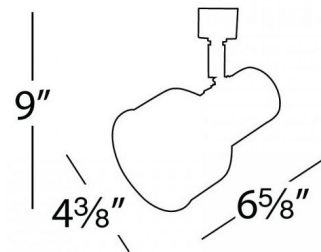

## Line Voltage 703 H/J/L Track Head 120V By WAC Lighting

### Specifications

COLOR	N/A
BODY FINISH	White
WATTAGE	100W
DIMMER	Standard 120V
DIMENSIONS	.9"L x 4.4"W x 6.6"H
BULB NOT INCLUDED	.1 x PAR30/Medium (E26)/100W/120V Halogen
COUNTRY OF ORIGIN	China

CLICK TO VIEW PRODUCT