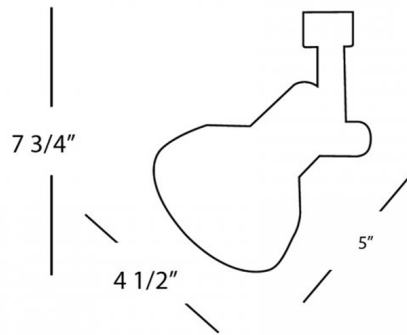

Lightology

lightology.com
866-954-4489
07-08-26

Project: _____

Company: _____

Location: _____ Fixture Type: _____

SPEC #: **WAC375069**

Approved On: _____ Approved By: _____

Line Voltage 730 L Track Head 120V - Overstock By WAC Lighting

Description

730 Track Head is made of die-cast aluminum with a polycarbonate track adapter in Black or White finish. Easily re-lamped from the front without the use of tools. Fully enclosed back to prevent light leaks. 350 degree rotation and 90 degree vertical aiming. Side locking knob maintains aiming angle and fixture position integrity. Tool-free lockable aiming mechanism. 5 year product warranty. Compatibility:L: WAC L Series and Lightolier Lytespan 120 volt single circuit track (Lightolier track by others)

Shown in white

Specifications

COLOR	N/A
BODY FINISH	White
WATTAGE	75W
DIMMER	Standard 120V
DIMENSIONS	7.75"L x 4.5"W x 5"H
BULB NOT INCLUDED	1 x PAR30/Medium (E26)/75W/120V Halogen
COUNTRY OF ORIGIN	China