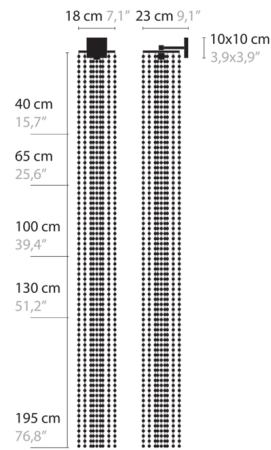

By Ilfari

Description

The glamorous and dramatic Opus Wall Sconce features strands of sparkling suspended crystals which conceal the light source with a Chrome finish. One 20 watt 120 volt GU10 halogen bulb is required, but not included. Choose crystal length. 7.1 inch width x 4 inch height x 9.1 inch depth x 15.7/25.6/39.4/51.2/76.8 inch length. Note: The Opus Wall Sconce canopy is only 3.9 inch square and may not cover a standard US junction box.

Shown in chrome / crystal

Specifications

COLOR Crystal
 BODY FINISH Chrome
 WATTAGE 3W
 DIMMER Standard 120V
 DIMENSIONS 7.1"W x 25.6"H x 9.1"D
 BULB NOT INCLUDED 1 x MR16/GU10/3W/120V LED

CLICK TO VIEW PRODUCT