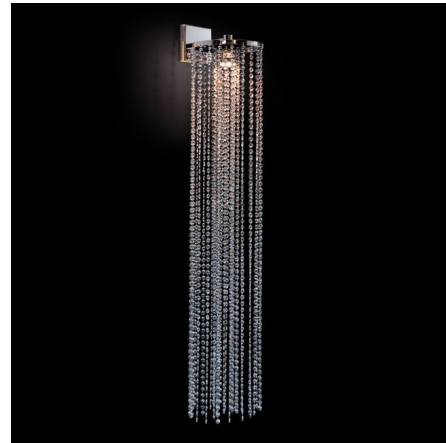

Lightology

lightology.com
866-954-4489
04-06-26

Project: _____

Company: _____

Location: _____ Fixture Type: _____

SPEC #: **ILF375373**

Approved On: _____ Approved By: _____

Opus Wall Sconce

By Ilfari

Description

The glamorous and dramatic Opus Wall Sconce features strands of sparkling suspended crystals which conceal the light source with a Chrome finish. One 20 watt 120 volt GU10 halogen bulb is required, but not included. Choose crystal length. 7.1 inch width x 4 inch height x 9.1 inch depth x 15.7/25.6/39.4/51.2/76.8 inch length. Note: The Opus Wall Sconce canopy is only 3.9 inch square and may not cover a standard US junction box.

Shown in chrome / crystal

Specifications

COLOR Crystal
 BODY FINISH Chrome
 WATTAGE 3W
 DIMMER Standard 120V
 DIMENSIONS 7.1"W x 25.6"H x 9.1"D
 BULB NOT INCLUDED 1 x MR16/GU10/3W/120V LED

CLICK TO VIEW PRODUCT