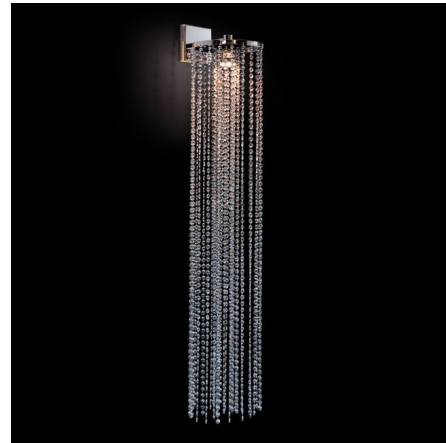

## Opus Wall Sconce - Floor Model

By Ilfari

### Description

The glamorous and dramatic Opus Wall Sconce features strands of sparkling suspended crystals which conceal the light source with a Chrome finish. One 20 watt 120 volt GU10 halogen bulb is required, but not included. Choose crystal length. 7.1 inch width x 4 inch height x 9.1 inch depth x 15.7/25.6/39.4/51.2/76.8 inch length. Note: The Opus Wall Sconce canopy is only 3.9 inch square and may not cover a standard US junction box. NOTE: This is a discontinued floor model and limited to quantity on hand.

Shown in chrome / crystal

### Specifications

COLOR . . . . . Crystal  
 BODY FINISH . . . . . Chrome  
 WATTAGE . . . . . 3W  
 DIMMER . . . . . Standard 120V  
 DIMENSIONS . . . . . 7.1"W x 25.6"H x 9.1"D  
 BULB NOT INCLUDED . . . . . 1 x MR16/GU10/3W/120V LED