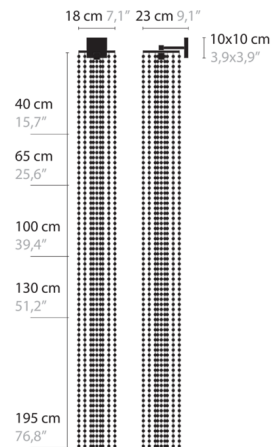

### Description

The glamorous and dramatic Opus Wall Sconce features strands of sparkling suspended crystals which conceal the light source with a Chrome finish. One 20 watt 120 volt GU10 halogen bulb is required, but not included. Choose crystal length. 7.1 inch width x 4 inch height x 9.1 inch depth x 15.7/25.6/39.4/51.2/76.8 inch length. Note: The Opus Wall Sconce canopy is only 3.9 inch square and may not cover a standard US junction box. NOTE: This is a discontinued floor model and limited to quantity on hand.

### Specifications

COLOR . . . . . Crystal  
 BODY FINISH . . . . . Chrome  
 WATTAGE . . . . . 3W  
 DIMMER . . . . . Standard 120V  
 DIMENSIONS . . . . . 7.1"W x 25.6"H x 9.1"D  
 BULB NOT INCLUDED . . . . . 1 x MR16/GU10/3W/120V LED