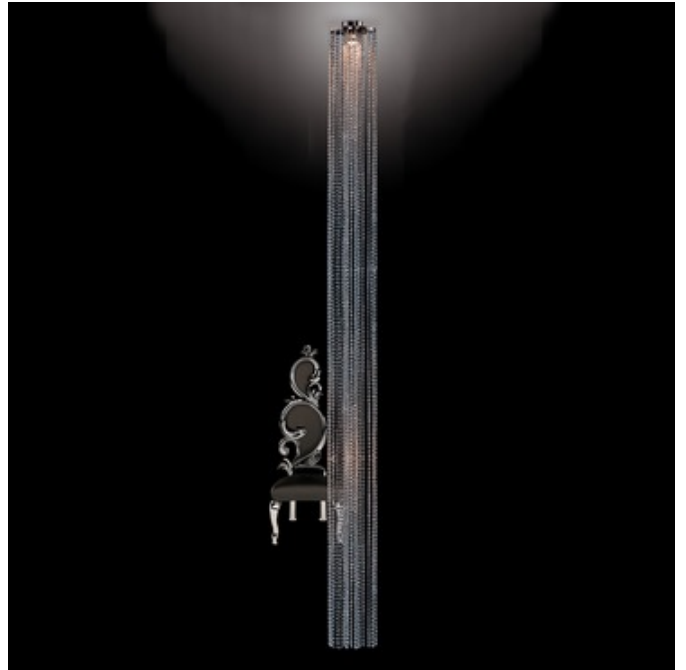

BRAND

Ifari

DESCRIPTION

The Opus Ceiling Light features strands of sparkling crystals suspended from a Chrome disk. One 20 watt 120 volt GU10 halogen bulb is required, but not included. Choose length of crystal strands. 7.1 inch width x 1.4 inch height x 15.7/25.6/39.4/51.2/76.8 inch length.

Shown in: Chrome / Crystal

SHADE COLOR	Crystal
BODY FINISH	Chrome
WATTAGE	3W
DIMMER	Standard 120V
DIMENSIONS	76.8"L x 7.1"W x 1.4"H
BULB NOT INCLUDED	
LAMP	1 x MR16/GU10/3W/120V LED

SPEC # ILF375389

COMPANY	PROJECT	FIXTURE TYPE	APPROVED BY	DATE