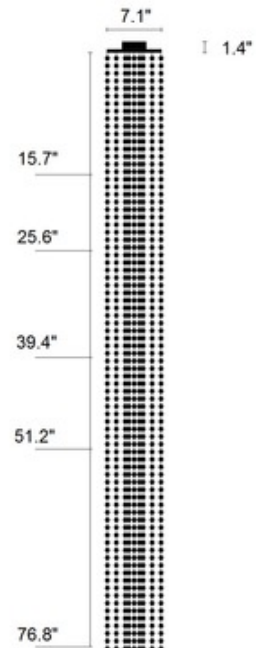

BRAND

Ifari

DESCRIPTION

The Opus Ceiling Light features strands of sparkling crystals suspended from a Chrome disk. One 20 watt 120 volt GU10 halogen bulb is required, but not included. Choose length of crystal strands. 7.1 inch width x 1.4 inch height x 15.7/25.6/39.4/51.2/76.8 inch length.

Shown in: Chrome / Crystal

SHADE COLOR	Crystal
BODY FINISH	Chrome
WATTAGE	3W
DIMMER	Standard 120V
DIMENSIONS	76.8"L x 7.1"W x 1.4"H
BULB NOT INCLUDED	
LAMP	1 x MR16/GU10/3W/120V LED

SPEC # ILF375389

COMPANY	PROJECT	FIXTURE TYPE	APPROVED BY	DATE