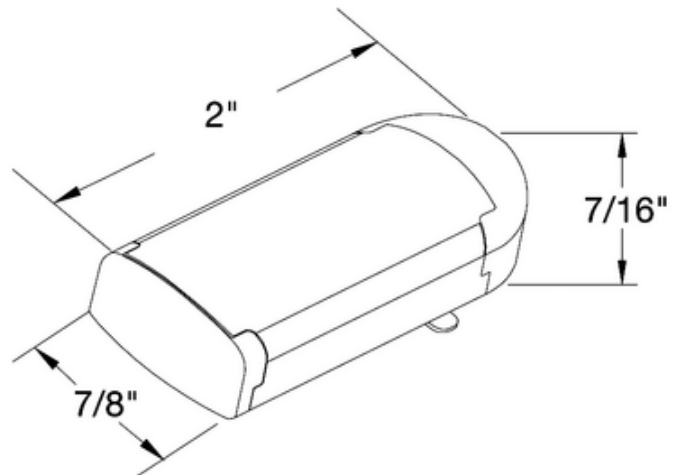

BRAND

Juno Lighting

DESCRIPTION

TL214 Trac 12 Color LED Module provides a simple, economical, flexible way to add a splash of color to any environment. Constructed of high-temperature polycarbonate available with rich illumination, these long-life, low-profile modules are compatible with standard Juno Trac 12 and Trac 12/25 trac systems, operating at 12VAC. These miniature LED modules replicate the light output and distribution of 5-10W xenon lamps while reducing energy consumption by over 85-percent. They can be placed anywhere along the trac. 50,000-hour service life at 70-percent initial lumen maintenance. UL listed. 2 inch length x .9 inch width x .4 inch height. For use with Juno Lighting Trac 12 and Trac 12/25 low voltage trac systems. See manufacturer specification for lamp spacing/footcandle options.

Shown in: Green

SHADE COLOR	Green
BODY FINISH	N/A
WATTAGE	0.5W
DIMMER	Dimmable
DIMENSIONS	2"L x 0.9"W x 0.4"H
INTEGRATED LED MODULE	
LAMP	1 x LED/0.5W/12V LED

SPEC # JUN375572

COMPANY	PROJECT	FIXTURE TYPE	APPROVED BY	DATE