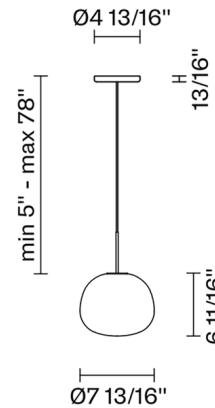

Specifications

COLOR White
BODY FINISH White
WATTAGE 9W
DIMMER Standard 120V
DIMENSIONS 7.81"W x 6.69"H
BULB NOT INCLUDED 1 x JCD/G9/9W/120V LED

Shown in white / white

CLICK TO VIEW PRODUCT

Notes: