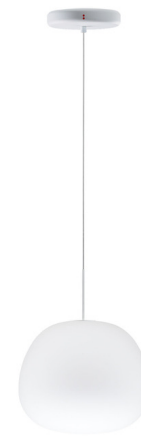

Lightology

lightology.com
866-954-4489
05-17-26

Project: _____

Company: _____

Location: _____ Fixture Type: _____

SPEC #: **FAB375981**

Approved On: _____ Approved By: _____

Lumi Mochi Mini Pendant

By Fabbian

Description

The Lumi Mochi Mini Pendant offers a timeless form that will work in many design environments. The diffuser is made of white satin-finish blown glass with reinforced fiberglass structure in a painted white finish.

Specifications

COLOR White
BODY FINISH White
WATTAGE 9W
DIMMER Standard 120V
DIMENSIONS 7.81"W x 6.69"H
BULB NOT INCLUDED 1 x JCD/G9/9W/120V LED

Shown in white / white

CLICK TO VIEW PRODUCT

Notes: