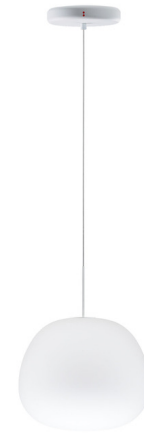

Lightology

lightology.com
866-954-4489
07-02-26

Project: _____
Company: _____
Location: _____ Fixture Type: _____
SPEC #: **FAB375981**
Approved On: _____ Approved By: _____

Lumi Mochi Mini Pendant By Fabbian

Description

The Lumi Mochi Mini Pendant offers a timeless form that will work in many design environments. The diffuser is made of white satin-finish blown glass with reinforced fiberglass structure in a painted white finish.

Specifications

COLOR	White
BODY FINISH	White
WATTAGE	9W
DIMMER	Standard 120V
DIMENSIONS	7.81"W x 6.69"H
BULB NOT INCLUDED	1 x JCD/G9/9W/120V LED

Shown in white / white

CLICK TO VIEW PRODUCT

Notes: