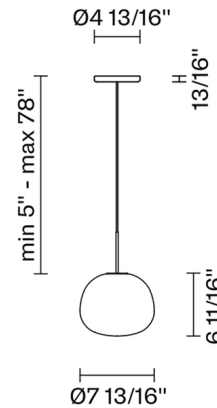

Description

The Lumi Mochi Mini Pendant offers a timeless form that will work in many design environments. The diffuser is made of white satin-finish blown glass with reinforced fiberglass structure in a painted white finish.

Specifications

COLOR	White
BODY FINISH	White
WATTAGE	9W
DIMMER	Standard 120V
DIMENSIONS	7.81"W x 6.69"H
BULB NOT INCLUDED	1 x JCD/G9/9W/120V LED

Shown in white / white

CLICK TO VIEW PRODUCT

Notes: