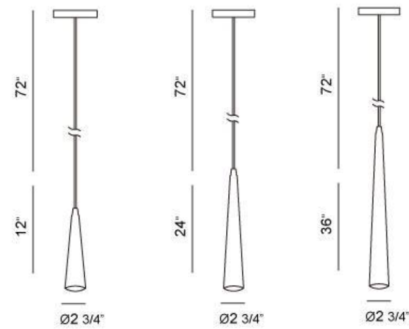

### Description

Sliver Pendant is a 1-light pendant with Chrome, Satin Nickel or Black finish. One 50 watt, 120 volt MR16/GU10 Halogen bulb is required, but not included. Note: Not all options are available.

### Specifications

COLOR	N/A
BODY FINISH	Satin Nickel
WATTAGE	7W
DIMMER	Standard 120V
DIMENSIONS	2.75"W x 12"H
BULB NOT INCLUDED	1 x MR16/GU10/7W/120V LED
COUNTRY OF ORIGIN	China

CLICK TO VIEW PRODUCT

Notes: