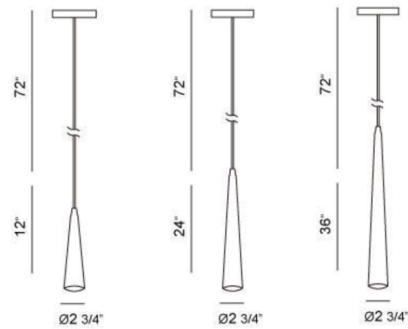

Description

Sliver Pendant is a 1-light pendant with Chrome, Satin Nickel or Black finish. One 50 watt, 120 volt MR16/GU10 Halogen bulb is required, but not included. Note: Not all options are available.

Shown in satin nickel

Specifications

COLOR	N/A
BODY FINISH	Satin Nickel
WATTAGE	7W
DIMMER	Standard 120V
DIMENSIONS	2.75"W x 12"H
BULB NOT INCLUDED	1 x MR16/GU10/7W/120V LED
COUNTRY OF ORIGIN	China

CLICK TO VIEW PRODUCT