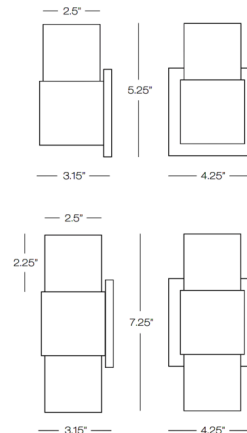

By Stone Lighting

Description

Block Wall Sconce features Opal glass with a Satin Nickel finish. Available in 1 or 2 light options.

Shown in satin nickel / opal

Specifications

COLOR	Opal
BODY FINISH	Satin Nickel
WATTAGE	20W
DIMMER	Low Voltage Electronic
DIMENSIONS	4.25"W x 5.25"H x 3.15"D
BULB INCLUDED	1 x MR16/GU5.3 (bipin)/20W/12V Halogen
OTHER BULB OPTIONS	1 x MR16/GU5.3 (bipin)/12V LED