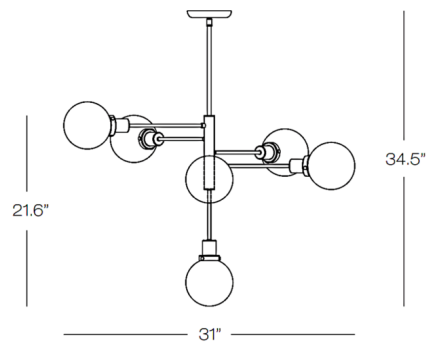

Description

The Axel Chandelier adds a retro vibe to your interior space. The glass globes rest on arms, casting warm shadows across your room. Includes a 10.3 inch stem. Canopy: 5.3 inch diameter.

Shown in black / crackle glass

Specifications

COLOR Crackle Glass
BODY FINISH Black
WATTAGE 240W
DIMMER Standard 120V
DIMENSIONS 31"W x 21.6"H
BULB INCLUDED 6 x Edison Tube/Medium (E26)/40W/120V Incandescent

Technical Information

PRODUCT DIMENSIONS Downrod: One 10.3" Included