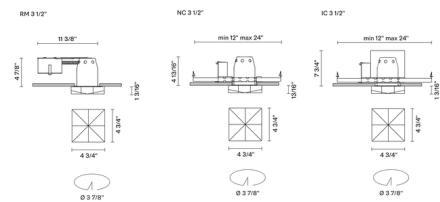

### Specifications

REFLECTOR/BAFFLE COLOR	Clear
BODY FINISH	N/A
WATTAGE	8W
DIMMER	Standard 120V
DIMENSIONS	4.75"W x 1.19"H x 4.75"D
BULB NOT INCLUDED	1 x MR16/GU10/8W/120V LED
OTHER BULB OPTIONS	1 x MR16/GU10/120V LED

### Technical Information

APERTURE SIZE	3.500"
APERTURE SHAPE	Square
HOUSING HEIGHT	5"
HOUSING TYPE	Remodel NON IC
CEILING TYPE	Drywall with Trim
FUNCTION	Decorative

CLICK TO VIEW PRODUCT

Notes: