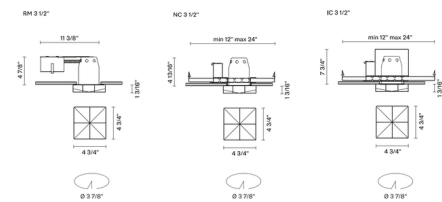

CLICK TO VIEW PRODUCT

Notes: