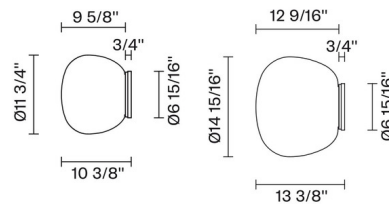

Technical Information

COLOR RENDERING	80 CRI
LAMP COLOR	3000K
LUMENS/WATT	108.82
LUMINOUS FLUX	1850 lumens

CLICK TO VIEW PRODUCT

Notes: