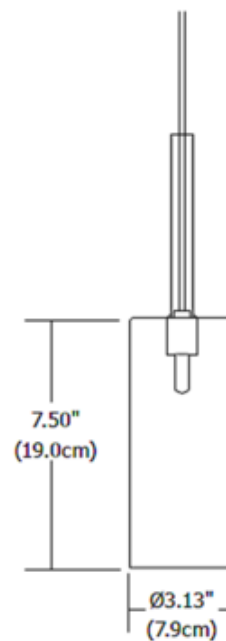

COMPANY	PROJECT	FIXTURE TYPE	APPROVED BY	DATE