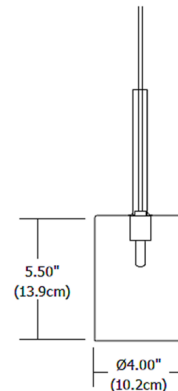

CLICK TO VIEW PRODUCT

Notes: