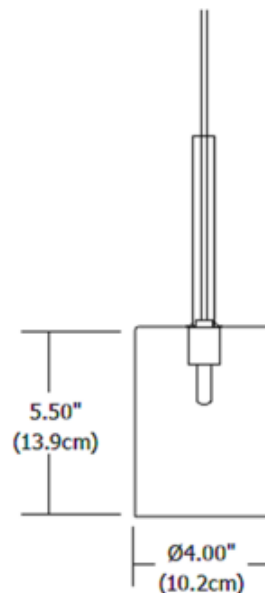

**BRAND** PureEdge Lighting

**DESCRIPTION**

Fast Jack Medium Saluti Pendant features a clean, contemporary profile made of glass. Glass available in Cristallo or Gray with cables and hardware in Satin Nickel finish. Includes 2.2 watt LED (equivalent to a 10 watt halogen), 2700K color temperature, 85CRI, 76 lumens per watt/167 total lumens, seven feet of field-cutable suspension cable and a Fast Jack connector. Dimmable with magnetic or electronic low voltage dimmer, depending on transformer used. Canopy required if used as a monopoint, sold separately.

<b>SHADE COLOR</b>	Clear
<b>BODY FINISH</b>	Satin Nickel
<b>WATTAGE</b>	2.2W
<b>DIMMER</b>	Dimmable
<b>DIMENSIONS</b>	4"W x 5.5"H
<b>BULB INCLUDED</b>	
<b>LAMP</b>	1 x LED/2.2W/12V LED
<i>Technical Information</i>	
<b>LUMINOUS FLUX</b>	167 lumens
<b>LUMENS/WATT</b>	75.91
<b>LAMP COLOR</b>	2700K
<b>COLOR RENDERING</b>	85 CRI
<b>SPEC #</b>	EDG376596