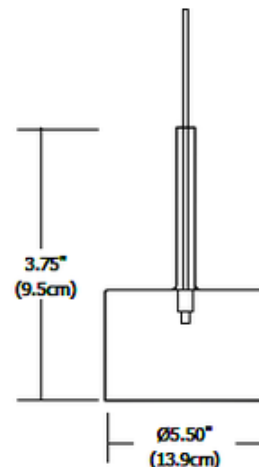

COMPANY	PROJECT	FIXTURE TYPE	APPROVED BY	DATE