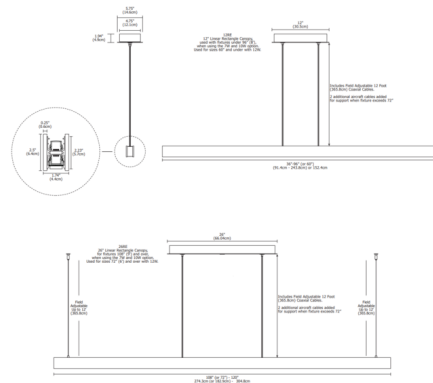

### Description

Glide Glass Up/Down Center Feed Linear Suspension is a two-circuit system featuring both direct and indirect LED light in a clean and refined contemporary style. Available in a spectrum of color temperature options with 7 watts (2W up and 5W down), 10 watts (5W up and 5W down) or 12 watts (5W up and 7W down) per foot, or 7 watts per foot in Warm Dim 2700K-2000K (27D) or 3000K-2000K (30D) color temperature. Unlike standard LEDs, Warm Dim LEDs are designed to shift to a warmer color temperature as they are dimmed, replicating the effects of incandescent and halogen light sources. Offered in 12 inch increments from 36 to 120 inches. Available in Black, White or Mirror glass with 100 degree diffused white downlight lens, 60 degree clear frosted uplight lens, and optional black or white louvers. Includes rectangle canopy with 120V input/24VDC output Universal (UNI) LED power supply, dimmable with an electronic low voltage (ELV), 0-10V or Triac (magnetic) dimmer, sold separately. Supplied with 12 feet of adjustable coaxial cables (fixtures exceeding 72 inch include additional aircraft cables). Note: Product is built to order.

### Specifications

COLOR . . . . . No Louver  
 BODY FINISH . . . . . Black Glass  
 WATTAGE . . . . . 22.5W  
 DIMMER . . . . . Low Voltage Electronic  
 DIMENSIONS . . . . . 36"L x 1.74"W x 2.5"H  
 INTEGRATED LED MODULE . . . . . 3 x LED/7.5W/120V LED