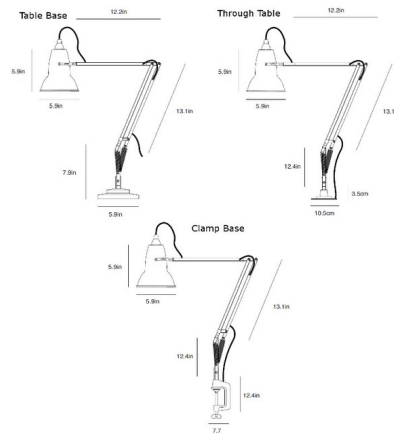

Description

The Original 1227 Desk Lamp, designed by George Carwardine in 1934, remains a timeless classic and enjoys iconic design status. Original 1227 features an aluminum shade and arms, chrome-plated fittings, and a cast iron base with steel cover with Jet Black, Bright Chrome, Dove Grey, or Linen White finish. UL Listed.

Shown in jet black gloss

Specifications

COLOR N/A
 BODY FINISH Jet Black Gloss
 WATTAGE 13W
 DIMMER Not Dimmable
 DIMENSIONS 12.2"W x 13.1"H
 BULB INCLUDED 1 x CF/Medium (E26)/13W/120V Compact Fluorescent
 COUNTRY OF ORIGIN China