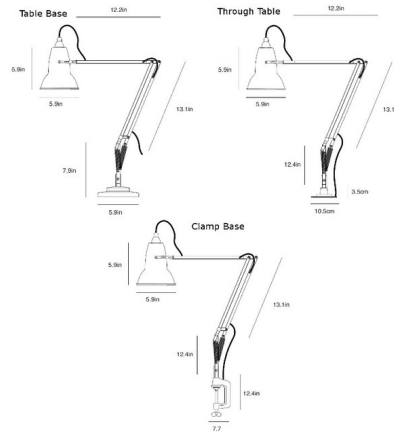

Lightology

lightology.com
866-954-4489
05-21-26

Project: _____

Company: _____

Location: _____ Fixture Type: _____

SPEC #: **AGP376823**

Approved On: _____ Approved By: _____

Original 1227 Desk Lamp By Anglepoise

Description

The Original 1227 Desk Lamp, designed by George Carwardine in 1934, remains a timeless classic and enjoys iconic design status. Original 1227 features an aluminum shade and arms, chrome-plated fittings, and a cast iron base with steel cover with Jet Black, Bright Chrome, Dove Grey, or Linen White finish. UL Listed.

Shown in jet black gloss

Specifications

COLOR	N/A
BODY FINISH	Jet Black Gloss
WATTAGE	13W
DIMMER	Not Dimmable
DIMENSIONS	12.2"W x 13.1"H
BULB INCLUDED	1 x CF/Medium (E26)/13W/120V Compact Fluorescent
COUNTRY OF ORIGIN	China