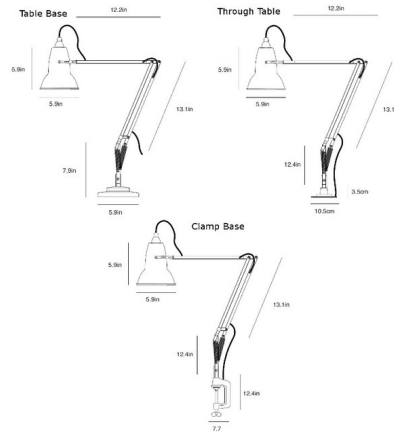

Lightology

lightology.com
866-954-4489
07-06-26

Project: _____

Company: _____

Location: _____ Fixture Type: _____

SPEC #: **AGP376823**

Approved On: _____ Approved By: _____

Original 1227 Desk Lamp By Anglepoise

Description

The Original 1227 Desk Lamp, designed by George Carwardine in 1934, remains a timeless classic and enjoys iconic design status. Original 1227 features an aluminum shade and arms, chrome-plated fittings, and a cast iron base with steel cover with Jet Black, Bright Chrome, Dove Grey, or Linen White finish. UL Listed.

Shown in jet black gloss

Specifications

COLOR	N/A
BODY FINISH	Jet Black Gloss
WATTAGE	13W
DIMMER	Not Dimmable
DIMENSIONS	12.2"W x 13.1"H
BULB INCLUDED	1 x CF/Medium (E26)/13W/120V Compact Fluorescent
COUNTRY OF ORIGIN	China