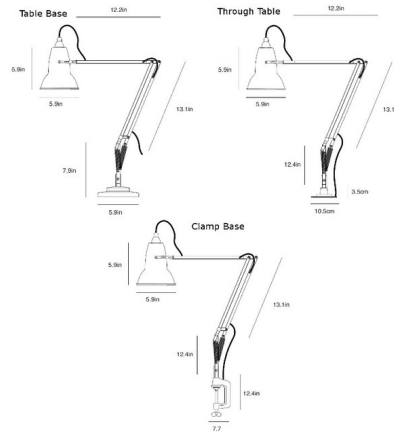

## Original 1227 Desk Lamp By Anglepoise

### Description

The Original 1227 Desk Lamp, designed by George Carwardine in 1934, remains a timeless classic and enjoys iconic design status. Original 1227 features an aluminum shade and arms, chrome-plated fittings, and a cast iron base with steel cover with Jet Black, Bright Chrome, Dove Grey, or Linen White finish. UL Listed.

### Specifications

COLOR . . . . . N/A  
BODY FINISH . . . . . Jet Black Gloss  
WATTAGE . . . . . 13W  
DIMMER . . . . . Not Dimmable  
DIMENSIONS . . . . . 12.2"W x 13.1"H  
BULB INCLUDED . . . . . 1 x CF/Medium (E26)/13W/120V Compact Fluorescent  
COUNTRY OF ORIGIN . . . . . China