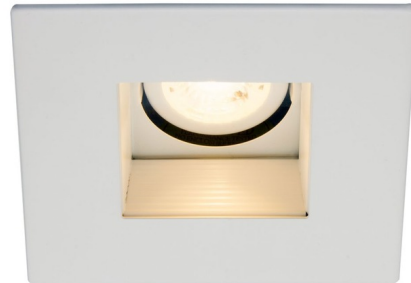

Lightology

lightology.com
866-954-4489
04-02-26

Project: _____

Company: _____

Location: _____ Fixture Type: _____

SPEC #: **BEA376837**

Approved On: _____ Approved By: _____

4IN Square Regressed Baffle Trim By Beach Lighting

Description

R4-590 4 Inch Square Baffle Adjustable Trim is designed for use in line voltage applications. Adjustable 15 degrees from vertical position. Includes clear lens. Accommodates one 120 volt, GU10 MR16 halogen bulb up to 50 watts (or LED equivalent), sold separately. 5 inch square outside dimension. Note: A complete fixture requires a housing and trim, sold separately.

Shown in matte white

Specifications

REFLECTOR/BAFFLE COLOR N/A
BODY FINISH Matte White
WATTAGE 7W
DIMMER Dimmable
DIMENSIONS 5"W x 1.75"H x 5"D
BULB NOT INCLUDED 1 x MR16/GU10/7W/120V LED
COUNTRY OF ORIGIN China

Technical Information

APERTURE SIZE 2.000"
APERTURE SHAPE Square
CEILING TYPE Drywall with Trim
FUNCTION Adjustable Accent

CLICK TO VIEW PRODUCT

Notes: