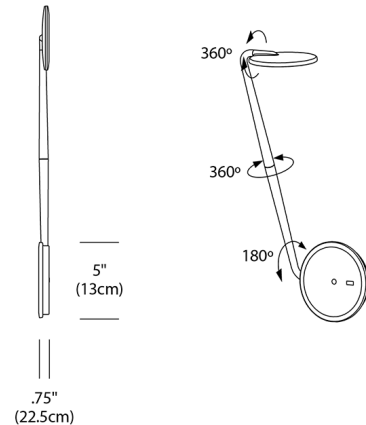

Shown in white