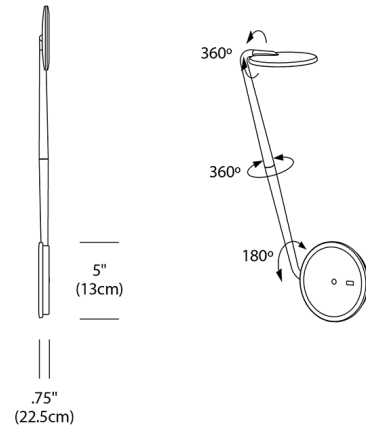

Shown in white