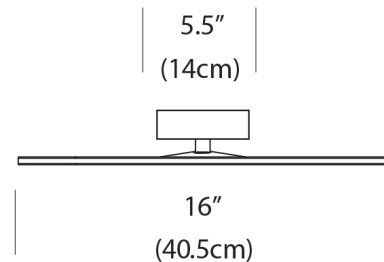

CLICK TO VIEW PRODUCT

Notes: