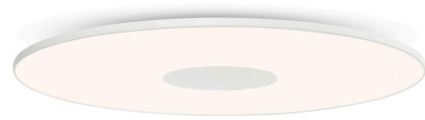

## Circa Ceiling Light

By Pablo

### Description

The defining feature of the Circa Ceiling Light is its flat panel LED disc. The fixture's polycarbonate lens and ABS shade provide efficient, glare-free illumination with sleek, contemporary styling.

### Specifications

COLOR . . . . . White  
BODY FINISH . . . . . Aluminum  
WATTAGE . . . . . 10.5W  
DIMMER . . . . . Low Voltage Electronic  
DIMENSIONS . . . . . 16"W x 2.25"H  
INTEGRATED LED MODULE . . . . . 1 x LED/10.5W/120-277V LED

### Technical Information

PRODUCT DIMENSIONS . . . . . Canopy: 5.5" diameter x 2.25"H  
LAMP LIFE . . . . . 50000 hours  
COLOR RENDERING . . . . . 85 CRI  
LAMP COLOR . . . . . 2700K  
LUMENS/WATT . . . . . 76.19  
LUMINOUS FLUX . . . . . 800 lumens