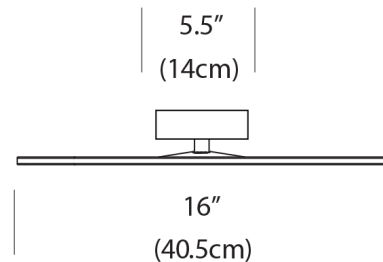

CLICK TO VIEW PRODUCT

Notes: