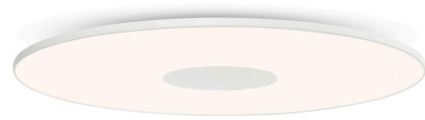

Lightology

lightology.com
866-954-4489
05-24-26

Project: _____

Company: _____

Location: _____ Fixture Type: _____

SPEC #: **PBL376844**

Approved On: _____ Approved By: _____

Circa Ceiling Light

By Pablo

Description

The defining feature of the Circa Ceiling Light is its flat panel LED disc. The fixture's polycarbonate lens and ABS shade provide efficient, glare-free illumination with sleek, contemporary styling.

Specifications

COLOR . . . . . White
BODY FINISH . . . . . Aluminum
WATTAGE 10.5W
DIMMER . . . . . Low Voltage Electronic
DIMENSIONS . . . . . 16"W x 2.25"H
INTEGRATED LED MODULE . . . . . 1 x LED/10.5W/120-277V LED

Technical Information

PRODUCT DIMENSIONS . . . . . Canopy: 5.5" diameter x 2.25"H
LAMP LIFE . . . . . 50000 hours
COLOR RENDERING . . . . . 85 CRI
LAMP COLOR 2700K
LUMENS/WATT 76.19
LUMINOUS FLUX . . . . . 800 lumens

Shown in aluminum / white