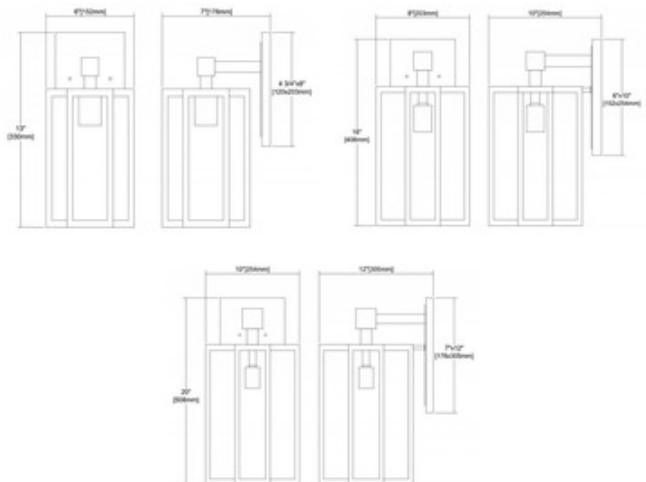

BRAND

Elk Home

DESCRIPTION

The Bianca Outdoor Wall Sconce will provide a modern look to your outdoor living spaces. The versatile design will work well with several architectural styles. Features Clear glass panels with Hazelnut Bronze or Aged Zinc finish. Available in three sizes. Ideally suited for a vintage style bulb. ETL listed. Suitable for wet locations.

Shown in: Hazelnut Bronze / Clear

SHADE COLOR	Clear
BODY FINISH	Hazelnut Bronze
WATTAGE	100W
DIMMER	Standard 120V
DIMENSIONS	6"W x 13"H x 7"D
BULB NOT INCLUDED	
LAMP	1 x Edison Tube/Medium (E26)/100W/120V Incandescent 1 x Edison Tube/Medium (E26)/120V LED

Technical Information

PRODUCT DIMENSIONS	Backplate: 4.75"W x 8"H
---------------------------	-------------------------

SPEC #	DMD378089
---------------	-----------

COMPANY	PROJECT	FIXTURE TYPE	APPROVED BY	DATE