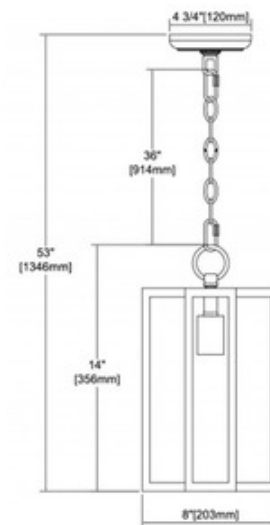

BRAND

Elk Lighting

DESCRIPTION

The Bianca Outdoor Pendant will provide a modern look to your outdoor living spaces. The versatile design will work well with several architectural styles. Features Clear glass panels with Hazelnut Bronze or Aged Zinc finish. Ideally suited for a vintage style bulb. Canopy: 4.75 inch diameter. ETL listed. Suitable for damp locations.

Shown in: Hazelnut Bronze / Clear

SHADE COLOR	Clear
BODY FINISH	Hazelnut Bronze
LAMP	1 x Edison Tube/Medium (E26)/100W/120V Incandescent 1 x Edison Tube/Medium (E26)/120V LED
WATTAGE	100W
DIMMER	Incandescent
DIMENSIONS	8"W x 14"H

Technical Information

PRODUCT DIMENSIONS	Chain length: 36"
---------------------------	-------------------

ITEM NUMBER ELK378092

COMPANY	PROJECT	FIXTURE TYPE	APPROVED BY	DATE