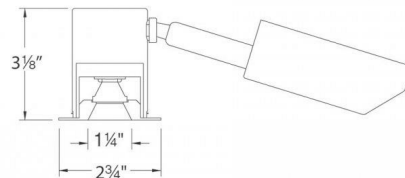

CLICK TO VIEW PRODUCT

Notes: