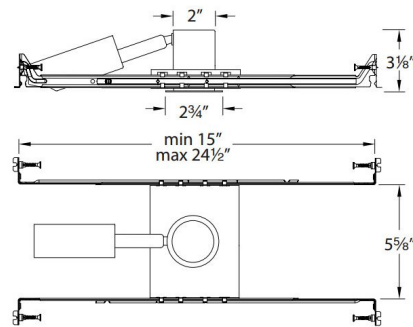

Lightology

lightology.com
866-954-4489
04-11-26

Project: _____
Company: _____
Location: _____ Fixture Type: _____
SPEC #: **WAC378766**
Approved On: _____ Approved By: _____

LEDme 1 inch Square Adj Downlight / Housing / Transformer

By WAC Lighting

Description

LEDme 1 inch 20 Degree Square Adjustable Recessed Downlight is perfect accent lighting for ceilings, under cabinet, and wall niches. Sold as new construction, may be re-configured for remodel. Super low profile die-cast aluminum trim available in Brushed Nickel, Gunmetal, or White. 20 degree vertical adjustment. IC: suitable for direct contact with insulation. One 4 watt 120 volt LED module is included. Choice of 2700K, 3000K, 3500K, or 4500K color temperature. 2.75 inch overall width x 1.6 inch aperture x 3.13 inch height. UL listed. Remote driver required, not included.

Specifications

REFLECTOR/BAFFLE COLOR	N/A
BODY FINISH	White
WATTAGE	4W
DIMMER	Low Voltage Electronic
DIMENSIONS	24.5"L x 2.75"W x 3.13"H
INTEGRATED LED MODULE	1 x LED/4W/120V LED

Technical Information

APERTURE SIZE	1.000"
APERTURE SHAPE	Round
HOUSING HEIGHT	3"
HOUSING TYPE	New construction IC
CEILING TYPE	Drywall with Trim
FUNCTION	Adjustable Accent
COLOR RENDERING	85 CRI
LAMP COLOR	2700K
LUMENS/WATT	40.00
LUMINOUS FLUX	160 lumens

Shown in white

CLICK TO VIEW PRODUCT

Notes: