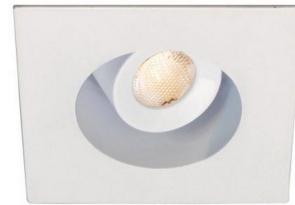

### Description

LEDme 1 inch 20 Degree Square Adjustable Recessed Downlight is perfect accent lighting for ceilings, under cabinet, and wall niches. Sold as new construction, may be re-configured for remodel. Super low profile die-cast aluminum trim available in Brushed Nickel, Gunmetal, or White. 20 degree vertical adjustment. IC: suitable for direct contact with insulation. One 4 watt 120 volt LED module is included. Choice of 2700K, 3000K, 3500K, or 4500K color temperature. 2.75 inch overall width x 1.6 inch aperture x 3.13 inch height. UL listed. Remote driver required, not included.

### Specifications

REFLECTOR/BAFFLE COLOR	N/A
BODY FINISH	White
WATTAGE	4W
DIMMER	Low Voltage Electronic
DIMENSIONS	24.5"L x 2.75"W x 3.13"H
INTEGRATED LED MODULE	1 x LED/4W/120V LED

### Technical Information

APERTURE SIZE	1.000"
APERTURE SHAPE	Round
HOUSING HEIGHT	3"
HOUSING TYPE	New construction IC
CEILING TYPE	Drywall with Trim
FUNCTION	Adjustable Accent
COLOR RENDERING	85 CRI
LAMP COLOR	2700K
LUMENS/WATT	40.00
LUMINOUS FLUX	160 lumens