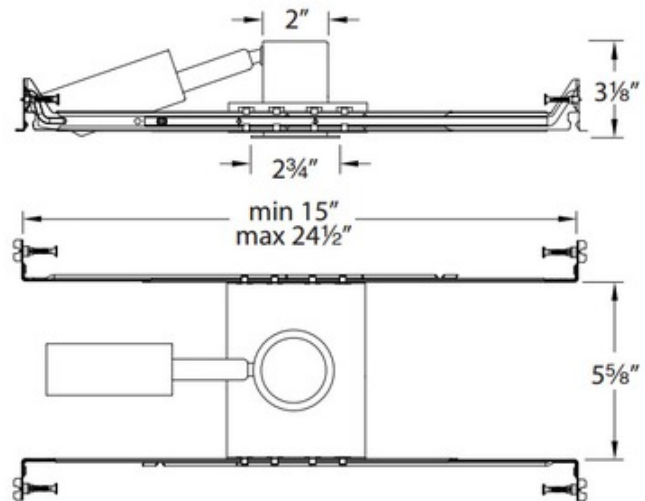

LEDme 1IN Square Adj Downlight / Housing / Transformer

Description:

LEDme 1 inch 20 Degree Square Adjustable Recessed Downlight is perfect accent lighting for ceilings, under cabinet, and wall niches. Sold as new construction, may be re-configured for remodel. Super low profile die-cast aluminum trim available in Brushed Nickel, Gunmetal, or White. 20 degree vertical adjustment. IC: suitable for direct contact with insulation. One 4 watt 120 volt LED module is included. Choice of 2700K, 3000K, 3500K, or 4500K color temperature. 2.75 inch overall width x 1.6 inch aperture x 3.13 inch height. UL listed. Remote driver required, not included.

Shown in: White

Price: \$150.95

- Shade Color:** N/A
- Body Finish:** White
- Lamp:** 1 x LED/4W/120V LED
- Wattage:** 4W
- Dimmer:** Low Voltage Electronic
- Dimensions:** 24.5"L x 2.75"W x 3.13"H

Technical Information

- Luminous Flux:** 160 lumens
- Lumens/Watt:** 40.00
- Lamp Color:** 2700 K
- Color Rendering:** 85 CRI
- Function:** Adjustable Accent
- Ceiling Type:** Drywall with Trim
- Housing Type:** New construction IC
- Housing Height:** 3"
- Aperture Shape:** Square
- Aperture Size:** 1.000"