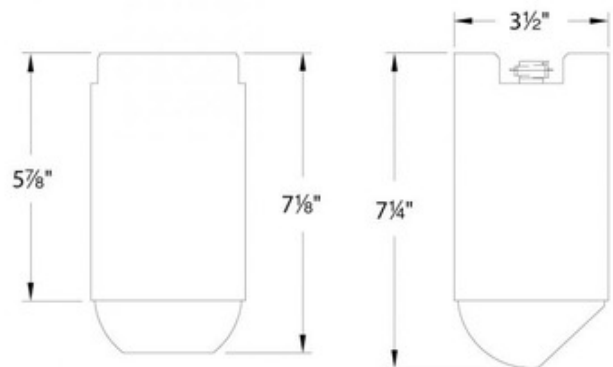

COMPANY	PROJECT	FIXTURE TYPE	APPROVED BY	DATE