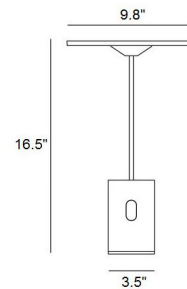

CLICK TO VIEW PRODUCT

Notes: