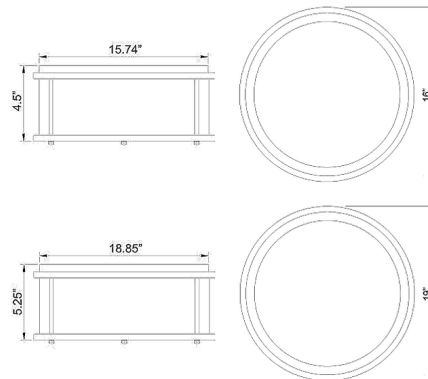

Shown in bronze / opal

CLICK TO VIEW PRODUCT

Notes: