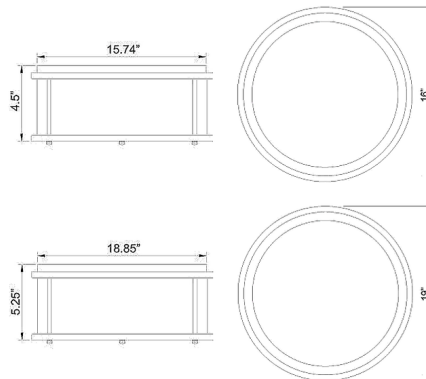

Shown in bronze / opal

CLICK TO VIEW PRODUCT

Notes: