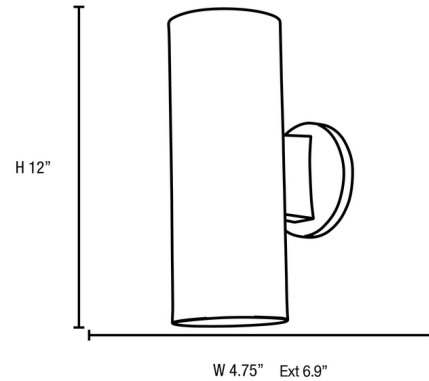

Description

The Poseidon Two-Light Wall Sconce features steel construction. Available in halogen and LED. LED only available in bronze finish. Energy Star, JA8-2016/Title 24, Title 20 LED only. Suitable for commercial or residential use.

Shown in bronze

Specifications

COLOR	N/A
BODY FINISH	Bronze
WATTAGE	120W
DIMMER	Standard 120V
DIMENSIONS	4.75"W x 12"H x 6.9"D
BULB NOT INCLUDED	2 x PAR30/Medium (E26)/60W/120V Halogen
COUNTRY OF ORIGIN	China