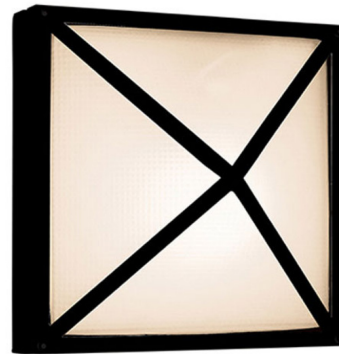

## Oden Outdoor Wall Light

By Access

### Description

Oden Outdoor Wall Light features a frosted diffuser with a black finish. ETL listed for wet locations. Suitable for commercial or residential use.

Shown in black / frosted

### Specifications

COLOR	Frosted
BODY FINISH	Black
WATTAGE	26W
DIMMER	Dimmable
DIMENSIONS	10.25"W x 10.25"H x 4.75"D
INTEGRATED LED MODULE	2 x LED/13W/120V LED
COUNTRY OF ORIGIN	China