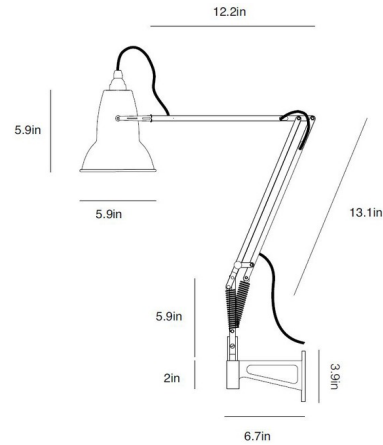

Lightology

lightology.com
866-954-4489
05-23-26

Project: _____

Company: _____

Location: _____ Fixture Type: _____

SPEC #: **AGP379378**

Approved On: _____ Approved By: _____

Original 1227 Brass Wall Mounted Task Lamp By Anglepoise

Description

The Original 1227 Brass Wall Mounted Task Lamp has an iconic look that will tie seamlessly into a number of interiors, featuring a glossy Jet Black, Elephant Grey, or Dusty Blue finished shade with authentic Brass detailing. Includes an easy-to-install cast iron wall bracket. UL and CUL listed.

Shown in elephant grey

Specifications

COLOR	N/A
BODY FINISH	Elephant Grey
WATTAGE	10W
DIMMER	Not Dimmable
DIMENSIONS	5.7"W x 18.9"H x 12.2"D
BULB NOT INCLUDED	1 x A19/Medium (E26)/10W/120V LED
COUNTRY OF ORIGIN	China