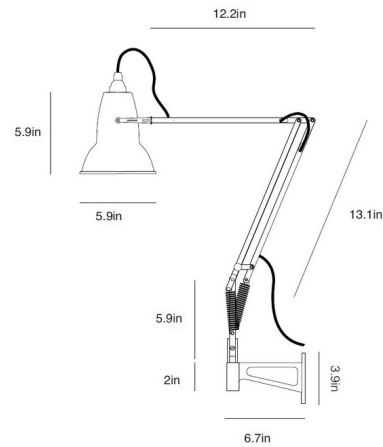

## Original 1227 Brass Wall Mounted Task Lamp By Anglepoise

### Description

The Original 1227 Brass Wall Mounted Task Lamp has an iconic look that will tie seamlessly into a number of interiors, featuring a glossy Jet Black, Elephant Grey, or Dusty Blue finished shade with authentic Brass detailing. Includes an easy-to-install cast iron wall bracket. UL and CUL listed.

### Specifications

COLOR	N/A
BODY FINISH	Elephant Grey
WATTAGE	10W
DIMMER	Not Dimmable
DIMENSIONS	5.7"W x 18.9"H x 12.2"D
BULB NOT INCLUDED	1 x A19/Medium (E26)/10W/120V LED
COUNTRY OF ORIGIN	China

CLICK TO VIEW PRODUCT