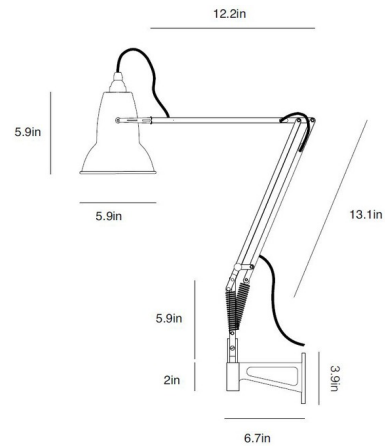

Lightology

lightology.com
866-954-4489
05-22-26

Project: _____

Company: _____

Location: _____ Fixture Type: _____

SPEC #: **AGP379378**

Approved On: _____ Approved By: _____

Original 1227 Brass Wall Mounted Task Lamp By Anglepoise

Description

The Original 1227 Brass Wall Mounted Task Lamp has an iconic look that will tie seamlessly into a number of interiors, featuring a glossy Jet Black, Elephant Grey, or Dusty Blue finished shade with authentic Brass detailing. Includes an easy-to-install cast iron wall bracket. UL and CUL listed.

Shown in elephant grey

Specifications

COLOR	N/A
BODY FINISH	Elephant Grey
WATTAGE	10W
DIMMER	Not Dimmable
DIMENSIONS	5.7"W x 18.9"H x 12.2"D
BULB NOT INCLUDED	1 x A19/Medium (E26)/10W/120V LED
COUNTRY OF ORIGIN	China