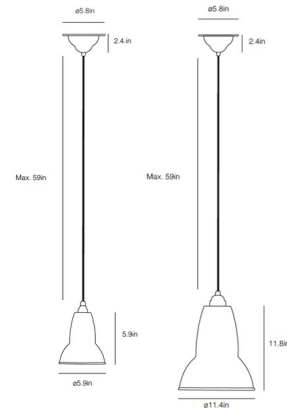

Description

The Original 1227 Brass Pendant has an iconic look that will tie seamlessly into a number of interiors. UL and CUL listed.

Shown in elephant grey

Specifications

COLOR	N/A
BODY FINISH	Elephant Grey
WATTAGE	8W
DIMMER	Not Dimmable
DIMENSIONS	59"L x 5.9"W x 5.9"H
BULB NOT INCLUDED	1 x A19/Medium (E26)/8W/120V LED
OTHER BULB OPTIONS	1 x A19/Medium (E26)/60W/120V Incandescent
COUNTRY OF ORIGIN	China