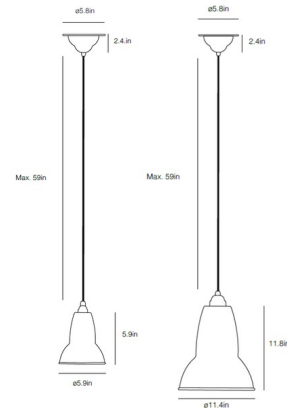

Description

The Original 1227 Brass Pendant has an iconic look that will tie seamlessly into a number of interiors. UL and CUL listed.

Shown in elephant grey

Specifications

COLOR	N/A
BODY FINISH	Elephant Grey
WATTAGE	8W
DIMMER	Not Dimmable
DIMENSIONS	59"L x 11.4"W x 11.8"H
BULB NOT INCLUDED	1 x A19/Medium (E26)/8W/120V LED
OTHER BULB OPTIONS	1 x A19/Medium (E26)/60W/120V Incandescent
COUNTRY OF ORIGIN	China