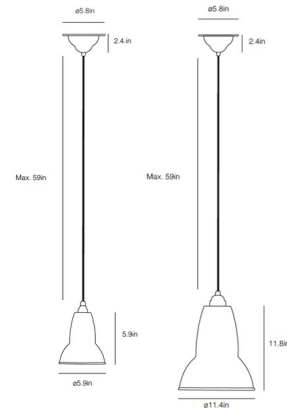

## Original 1227 Brass Pendant By Anglepoise

### Description

The Original 1227 Brass Pendant has an iconic look that will tie seamlessly into a number of interiors. UL and CUL listed.

Shown in elephant grey

### Specifications

COLOR	N/A
BODY FINISH	Elephant Grey
WATTAGE	8W
DIMMER	Not Dimmable
DIMENSIONS	59"L x 11.4"W x 11.8"H
BULB NOT INCLUDED	1 x A19/Medium (E26)/8W/120V LED
OTHER BULB OPTIONS	1 x A19/Medium (E26)/60W/120V Incandescent
COUNTRY OF ORIGIN	China