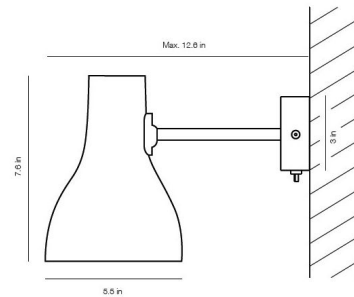

Shown in jet black matte

Specifications

COLOR	N/A
BODY FINISH	Jet Black Matte
WATTAGE	10W
DIMMER	N/A
DIMENSIONS	5.5"W x 7.6"H x 12.6"D
BULB NOT INCLUDED	1 x A19/Medium (E26)/10W/120V LED
COUNTRY OF ORIGIN	China