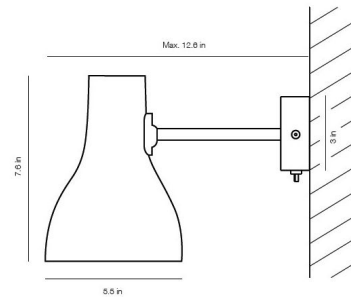

Shown in jet black matte

Specifications

COLOR	N/A
BODY FINISH	Jet Black Matte
WATTAGE	10W
DIMMER	N/A
DIMENSIONS	5.5"W x 7.6"H x 12.6"D
BULB NOT INCLUDED	1 x A19/Medium (E26)/10W/120V LED
COUNTRY OF ORIGIN	China