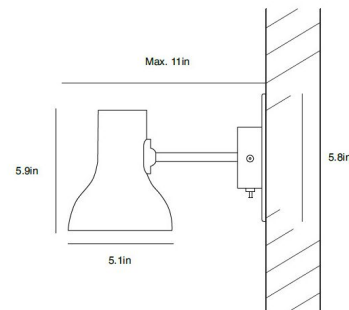

### Specifications

COLOR	N/A
BODY FINISH	Jet Black Matte
WATTAGE	9W
DIMMER	Included
DIMENSIONS	5.1"W x 5.9"H x 11"D
BULB NOT INCLUDED	1 x B10/Candelabra (E12)/9W/120V LED
COUNTRY OF ORIGIN	China

CLICK TO VIEW PRODUCT