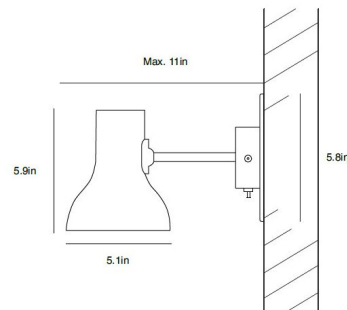

By Anglepoise

Description

The Type 75 Mini Wall Light is compact and ensures that this stylish little light will blend into and enhance any interior space. Includes On/Off push switch on wall plate. UL listed.

Shown in jet black matte

Specifications

COLOR	N/A
BODY FINISH	Jet Black Matte
WATTAGE	9W
DIMMER	Included
DIMENSIONS	5.1"W x 5.9"H x 11"D
BULB NOT INCLUDED	1 x B10/Candelabra (E12)/9W/120V LED
COUNTRY OF ORIGIN	China