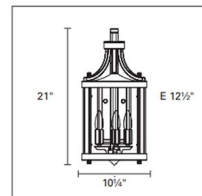

By DVI Lighting

Description

The Niagara Outdoor Wall Light features Clear glass panels with a Hammered Black finish. Available in two sizes. Wet location rated.

Shown in hammered black / clear

Specifications

COLOR Clear
BODY FINISH Hammered Black
WATTAGE 120W
DIMMER Standard 120V
DIMENSIONS 6.5"W x 14.75"H x 9"D
BULB NOT INCLUDED 2 x B10/Candelabra (E12)/60W/120V Incandescent

CLICK TO VIEW PRODUCT

Notes: