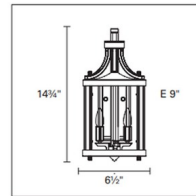

By DVI Lighting

Description

The Niagara Outdoor Wall Light features Clear glass panels with a Hammered Black finish. Available in two sizes. Wet location rated.

Shown in hammered black / clear

Specifications

COLOR Clear
BODY FINISH Hammered Black
WATTAGE 120W
DIMMER Standard 120V
DIMENSIONS 6.5"W x 14.75"H x 9"D
BULB NOT INCLUDED 2 x B10/Candelabra (E12)/60W/120V Incandescent

CLICK TO VIEW PRODUCT

Notes: