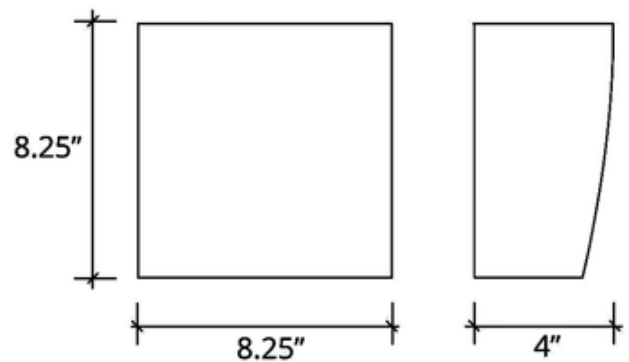

BRAND

Justice Design

DESCRIPTION

The Mercury Glass Square Wall Sconce features a Dark Bronze finish with a Mercury Artisan Glass diffuser.

SHADE COLOR	Mercury
BODY FINISH	Dark Bronze
WATTAGE	13W
DIMMER	Low Voltage Electronic
DIMENSIONS	8.25"W x 8.25"H x 4"D
INTEGRATED LED MODULE	
LAMP	1 x LED/13W/120V LED

Technical Information

LUMINOUS FLUX	1000 lumens
LUMENS/WATT	76.92

SPEC # JUS380385

COMPANY

PROJECT

FIXTURE TYPE

APPROVED BY

DATE