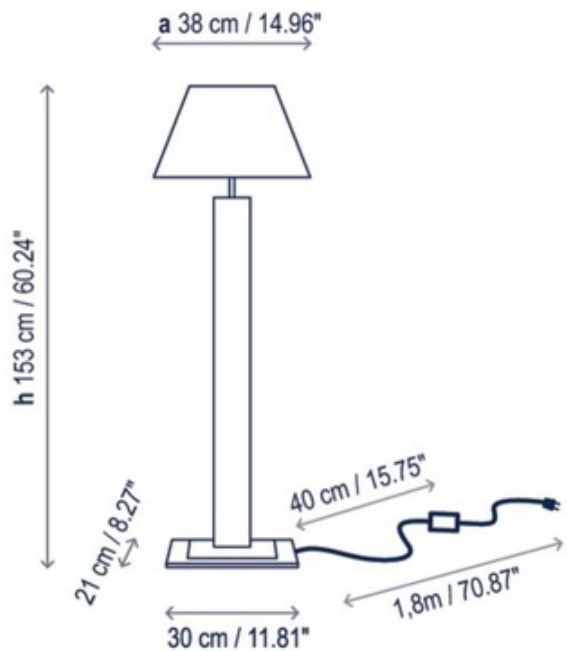

COMPANY

PROJECT

FIXTURE TYPE

APPROVED BY

DATE