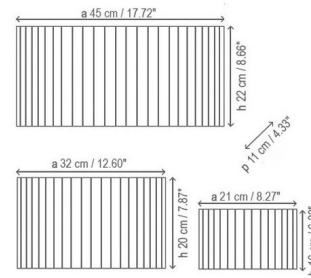

### Description

Wall Street Wall Light features Classic Cotton, White Cotton, Cream, or White Translucent, hand wrapped polyester blend ribbon with iron structure in Satin Nickel wrought iron. Small: 8.27 inch width x 6.30 inch height x 4.33 inch depth. Medium: 12.60 inch width x 7.87 inch height x 4.33 inch depth. Large: 17.72 inch width x 8.66 inch height x 4.33 inch depth. One 60 watt, 120 volt A15 Medium base incandescent bulb is required, but not included.

### Specifications

COLOR . . . . . Cream Translucent Ribbon  
 BODY FINISH . . . . . Satin Nickel  
 WATTAGE . . . . . 43W  
 DIMMER . . . . . Standard 120V  
 DIMENSIONS . . . . . 8.27"W x 6.3"H x 4.33"D  
 BULB NOT INCLUDED . . . . . 1 x A15/Medium (E26)/43W/120V Incandescent  
 COUNTRY OF ORIGIN . . . . . Spain