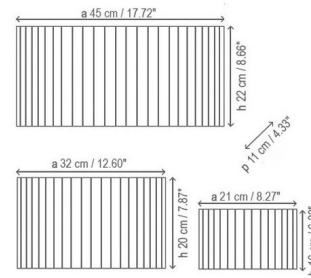

By Bover

Description

Wall Street Wall Light features Classic Cotton, White Cotton, Cream, or White Translucent, hand wrapped polyester blend ribbon with iron structure in Satin Nickel wrought iron. Small: 8.27 inch width x 6.30 inch height x 4.33 inch depth. Medium: 12.60 inch width x 7.87 inch height x 4.33 inch depth. Large: 17.72 inch width x 8.66 inch height x 4.33 inch depth. One 60 watt, 120 volt A15 Medium base incandescent bulb is required, but not included.

Shown in satin nickel / cream translucent ribbon

Specifications

COLOR Cream Translucent Ribbon
 BODY FINISH Satin Nickel
 WATTAGE 43W
 DIMMER Standard 120V
 DIMENSIONS 8.27"W x 6.3"H x 4.33"D
 BULB NOT INCLUDED 1 x A15/Medium (E26)/43W/120V Incandescent
 COUNTRY OF ORIGIN Spain