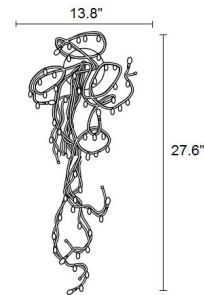

Lightology

lightology.com
866-954-4489
06-30-26

Project: _____

Company: _____

Location: _____ Fixture Type: _____

SPEC #: **HRC380897**

Approved On: _____ Approved By: _____

Tiara Long Wall Sconce - Floor Model

By Harco Loor

Description

The Tiara Long Wall Sconce features transparent crystal spheres woven onto a stainless steel frame. Five 10 watt 12 volt JC G4 halogen bulbs are included. 13.8 inch width x 27.6 inch height x 9.8 inch depth.

Shown in stainless steel / crystal

Specifications

COLOR Crystal
BODY FINISH Stainless Steel
WATTAGE 50W
DIMMER Low Voltage Magnetic
DIMENSIONS 13.8"W x 27.6"H x 9.8"D
BULB INCLUDED 5 x JC/G4 (bipin)/10W/12V Halogen
COUNTRY OF ORIGIN Netherlands