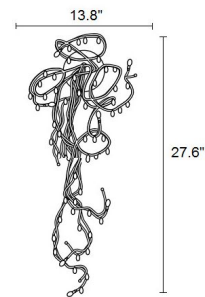

Lightology

lightology.com
866-954-4489
04-22-26

Project: _____

Company: _____

Location: _____ Fixture Type: _____

SPEC #: **HRC380897**

Approved On: _____ Approved By: _____

Tiara Long Wall Sconce - Floor Model

By Harco Loor

Description

The Tiara Long Wall Sconce features transparent crystal spheres woven onto a stainless steel frame. Five 10 watt 12 volt JC G4 halogen bulbs are included. 13.8 inch width x 27.6 inch height x 9.8 inch depth.

Shown in stainless steel / crystal

Specifications

COLOR	Crystal
BODY FINISH	Stainless Steel
WATTAGE	50W
DIMMER	Low Voltage Magnetic
DIMENSIONS	13.8"W x 27.6"H x 9.8"D
BULB INCLUDED	5 x JC/G4 (bipin)/10W/12V Halogen
COUNTRY OF ORIGIN	Netherlands