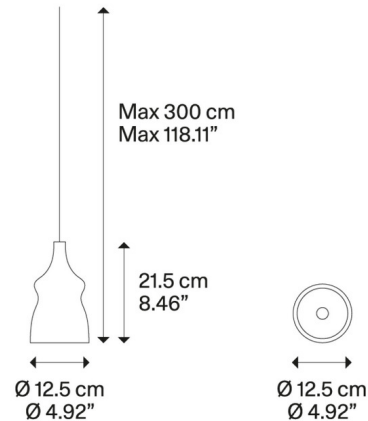

CLICK TO VIEW PRODUCT

Notes: