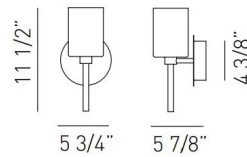

### Specifications

COLOR	Crystal
BODY FINISH	Polished Chrome
WATTAGE	15W
DIMMER	Not Dimmable
DIMENSIONS	5.75"W x 11.5"H x 5.88"D
BULB NOT INCLUDED	1 x JC/G4 (bipin)/1.5W/12V LED
COUNTRY OF ORIGIN	Italy