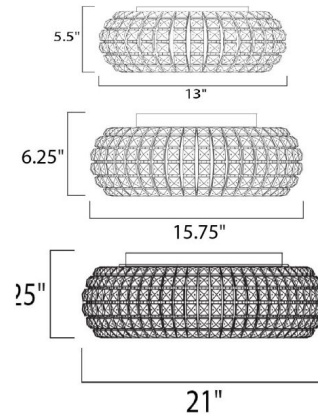

Shown in polished chrome / crystal