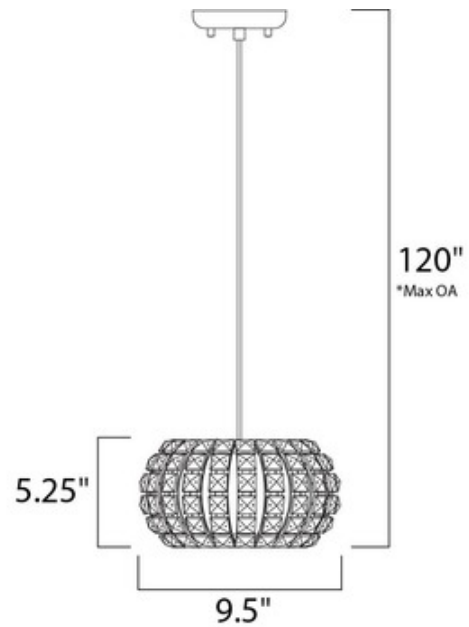

BRAND

Et2

DESCRIPTION

The Bijou Pendant features a Crystal-encrusted shade with a frosted White diffuser and a Polished Chrome finish. UL listed.

SHADE COLOR	Crystal
BODY FINISH	Polished Chrome
WATTAGE	18W
DIMMER	Standard 120V
DIMENSIONS	120"L x 9.5"W x 5.25"H
BULB NOT INCLUDED	
LAMP	3 x JCD/G9/6W/120V LED

Technical Information

LUMINOUS FLUX	1500 lumens
LUMENS/WATT	250.00
LAMP COLOR	2900K
PRODUCT DIMENSIONS	Min/Max Overall Height: 18" – 120"

SPEC # ET2381235

*max overall height

COMPANY	PROJECT	FIXTURE TYPE	APPROVED BY	DATE