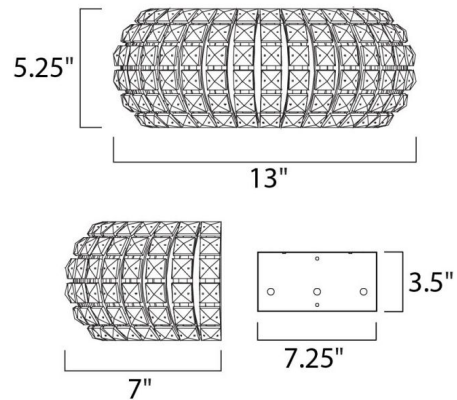

Shown in polished chrome / crystal