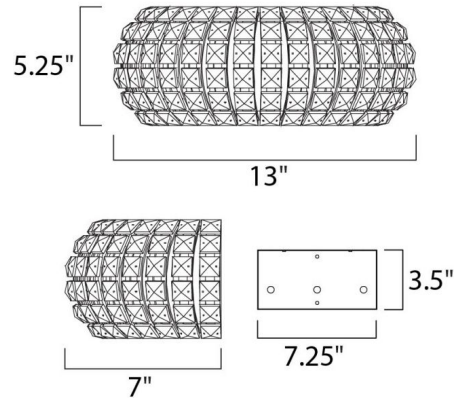

Shown in polished chrome / crystal