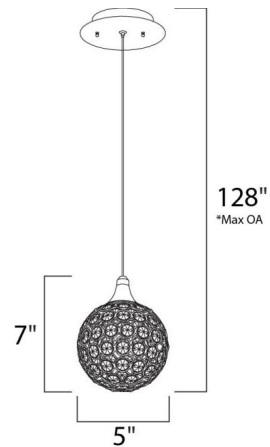

### Description

The Brilliant Mini Pendant features metal spheres of Polished Chrome framing multifaceted crystals. One 40 watt 120 volt JCD G9 Xenon bulb is included. 5 inch width x 7 inch height x 18-128 inch adjustable length. UL listed.

### Specifications

COLOR . . . . . Crystal  
BODY FINISH . . . . . Polished Chrome  
WATTAGE . . . . . 40W  
DIMMER . . . . . Standard 120V  
DIMENSIONS . . . . . 5"W x 7"H  
BULB INCLUDED . . . . . 1 x JCD/G9/40W/120V Krypton Xenon

### Technical Information

PRODUCT DIMENSIONS . . . . . Min/Max Overall Height: 18" - 128"  
LAMP COLOR . . . . . 2900K  
LUMENS/WATT . . . . . 12.50  
LUMINOUS FLUX . . . . . 500 lumens

Shown in polished chrome / crystal