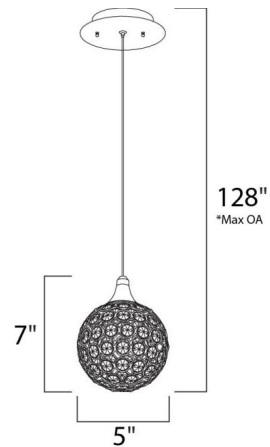

CLICK TO VIEW PRODUCT

Notes: