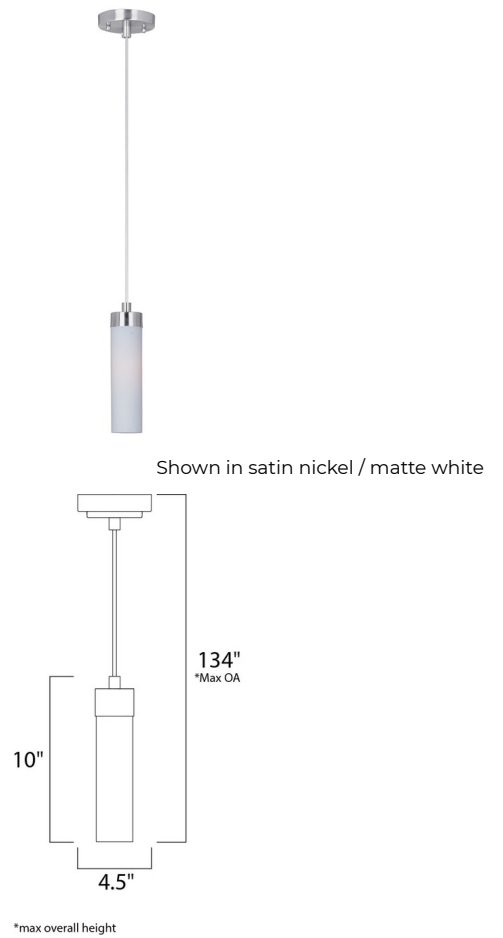

By Et2

Description

Cilandro 1 Light Pendant features Matte White Frosted diffuser with Satin Nickel finish. One 40 watt, 120 volt T10 Medium base incandescent bulb is included. 4.5 inch width x 10 inch height x 134 inch maximum overall length.

Specifications

COLOR Matte White
BODY FINISH Satin Nickel
WATTAGE 40W
DIMMER Standard 120V
DIMENSIONS 4.5"W x 10"H
BULB INCLUDED 1 x T10/Medium (E26)/40W/120V Incandescent

Technical Information

PRODUCT DIMENSIONS Min/Max Overall Height: 24" – 134"
LUMENS/WATT 18.63
LUMINOUS FLUX 745 lumens