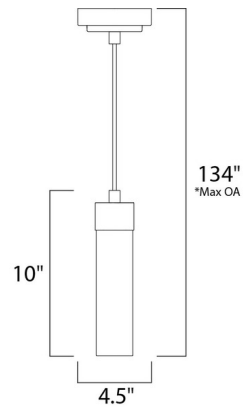

By Et2

Description

Cilandro 1 Light Pendant features Matte White Frosted diffuser with Satin Nickel finish. One 40 watt, 120 volt T10 Medium base incandescent bulb is included. 4.5 inch width x 10 inch height x 134 inch maximum overall length.

Specifications

COLOR Matte White
BODY FINISH Satin Nickel
WATTAGE 40W
DIMMER Standard 120V
DIMENSIONS 4.5"W x 10"H
BULB INCLUDED 1 x T10/Medium (E26)/40W/120V Incandescent

Technical Information

PRODUCT DIMENSIONS Min/Max Overall Height: 24" – 134"
LUMENS/WATT 18.63
LUMINOUS FLUX 745 lumens

Shown in satin nickel / matte white

*max overall height

CLICK TO VIEW PRODUCT

Notes: