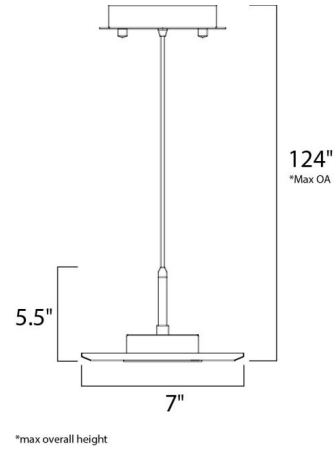

Lightology

lightology.com
866-954-4489
04-21-26

Project: _____

Company: _____

Location: _____ Fixture Type: _____

SPEC #: **ET2381689**

Approved On: _____ Approved By: _____

Hagen Pendant By Et2

Description

The Hagen Pendant offers a subtle and sleek style that features a thin disk of Clear beveled glass hung from barely visible strands of filament. The disk holds a cool LED light that plays across the surface of the glass and culminates in a crisp ring of beveled luminescence. This fixture will slip unobtrusively into contemporary, sophisticated settings. Clear glass with Polished Chrome finish. ETL listed.

Specifications

COLOR . . . . . Clear
BODY FINISH . . . . . Polished Chrome
WATTAGE 3W
DIMMER . . . . . Not Dimmable
DIMENSIONS . . . . . 7"W x 5.5"H
INTEGRATED LED MODULE . . . . . 1 x LED/3W/120V LED

Technical Information

PRODUCT DIMENSIONS . . . . . Min/Max Overall Height: 16" - 124"
LAMP LIFE . . . . . 50000 hours
LAMP COLOR 3000K
LUMENS/WATT 80.00
LUMINOUS FLUX . . . . . 240 lumens

CLICK TO VIEW PRODUCT

Notes: